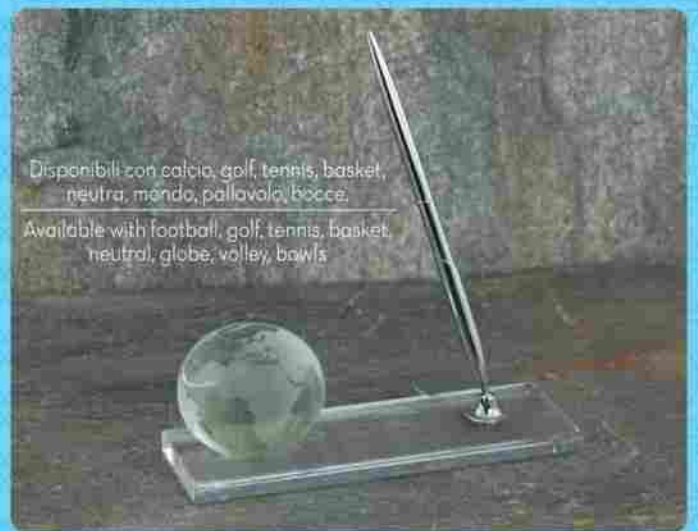

Disponibili con calcio, golf, tennis, basket,
neutra, mendo, pallavolo, bocce.
Available with football, golf, tennis, basket,
neutral, globe, volley, bowls

55170
cm 22

INCISIONE
ENGRAVING

STAMPA COLORI
COLOR PRINTING

SACC. VELLUTO
VELVET BAG