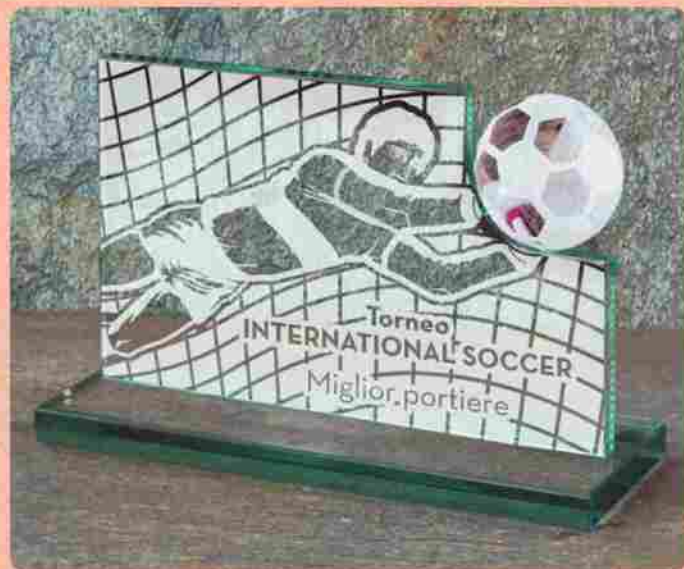

Available with football, golf, tennis, basket, neutral, globe, volley, bowls

57391
cm 12

57392
cm 14

57393
cm 15

SOLO STAMPA COLORI
ONLY COLOR PRINTING

SPESSORE 1,2 cm
THICKNESS 1.2 cm

SCATOLA CARTONE
CARTRON BOX